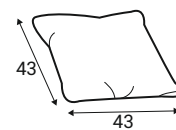

Pillow D5

GRAFU reserves the right to change construction of products and components used due to improving durability of product and customer satisfaction without any further notice. Upholstered furniture is handmade using soft materials there fore measurements may vary up to +/- 3cm. Slight colour variations may occur between production batches. For technological reasons variations in color shades are acceptable.