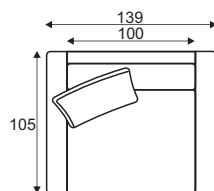

Footstool
120x80

Deco pillow
D14

Modules

80 part

100 part

120 part

C1 - corner

reserves the right to change construction of products and components used due to improving durability of product and customer satisfaction without any further notice. Upholstered furniture is handmade using soft materials there fore measurements may vary up to +/- 3cm. Slight colour variations may occur between production batches. For technological reasons variations in color shades are acceptable.

Lazy

Standard sets

80FP - seater

100FP - seater

120FP - seater

1S - seater

1,3S - seater

1,6S - seater

2,5S - seater

3S - seater

3,5S - seater

Furniture features in symbols

- Seat and back cushions are loose from the frame

- Removable cover for loose cushions
(For maintenance please check fabric information.)