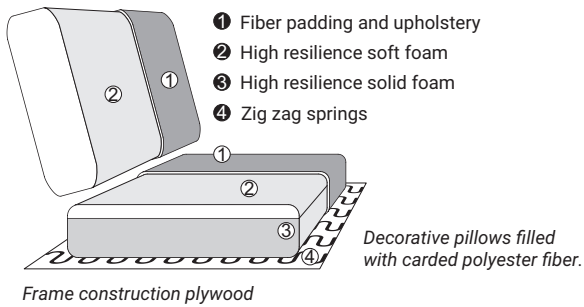

Lazy

Lazy

Comfort

Extra dimensions

Legs

Armrest

Accessories

Footstool
100x80

Footstool
120x80

Deco pillow
D14

Modules

80 part

100 part

120 part

C1 - corner

reserves the right to change construction of products and components used due to improving durability of product and customer satisfaction without any further notice. Upholstered furniture is handmade using soft materials there fore measurements may vary up to +/- 3cm. Slight colour variations may occur between production batches. For technological reasons variations in color shades are acceptable.

Lazy

Standard sets

80FP - seater

100FP - seater

120FP - seater

1S - seater

1,3S - seater

1,6S - seater