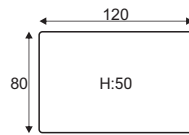

Lazy

Lazy

Comfort

Extra dimensions

Legs

Armrest

Accessories

Footstool
100x80

Footstool
120x80

Deco pillow
D14

Modules

80 part

100 part

120 part

C1 - corner

reserves the right to change construction of products and components used due to improving durability of product and customer satisfaction without any further notice. Upholstered furniture is handmade using soft materials there fore measurements may vary up to +/- 3cm. Slight colour variations may occur between production batches. For technological reasons variations in color shades are acceptable.

Lazy

Standard sets

80FP - seater

100FP - seater

120FP - seater

1S - seater

1,3S - seater

1,6S - seater