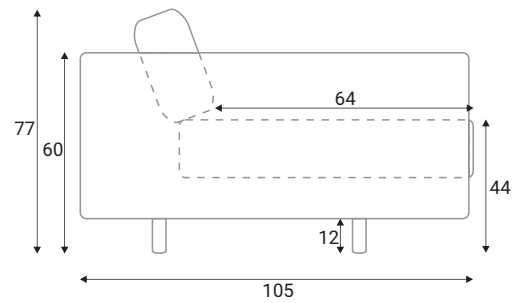

Lazy

Lazy

Comfort

Extra dimensions

Legs

Armrest

Accessories

Footstool
100x80

Footstool
120x80

Deco pillow
D14

Modules

80 part

100 part

120 part

C1 - corner

reserves the right to change construction of products and components used due to improving durability of product and customer satisfaction without any further notice. Upholstered furniture is handmade using soft materials there fore measurements may vary up to +/- 3cm. Slight colour variations may occur between production batches. For technological reasons variations in color shades are acceptable.

Lazy

Standard sets

80FP - seater

100FP - seater

120FP - seater

1S - seater

1,3S - seater

1,6S - seater