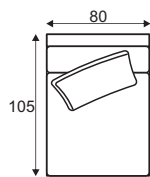

Lazy

Lazy

Comfort

Extra dimensions

Legs

Armrest

Accessories

Footstool
100x80

Footstool
120x80

Deco pillow
D14

Modules

80 part

100 part

120 part

C1 - corner

reserves the right to change construction of products and components used due to improving durability of product and customer satisfaction without any further notice. Upholstered furniture is handmade using soft materials there fore measurements may vary up to +/- 3cm. Slight colour variations may occur between production batches. For technological reasons variations in color shades are acceptable.

Lazy

Standard sets

80FP - seater

100FP - seater

120FP - seater

1S - seater

1,3S - seater

1,6S - seater