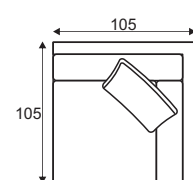

Lazy

Lazy

Comfort

Extra dimensions

Legs

Armrest

Accessories

Footstool
100x80

Footstool
120x80

Deco pillow
D14

Modules

80 part

100 part

120 part

C1 - corner

reserves the right to change construction of products and components used due to improving durability of product and customer satisfaction without any further notice. Upholstered furniture is handmade using soft materials there fore measurements may vary up to +/- 3cm. Slight colour variations may occur between production batches. For technological reasons variations in color shades are acceptable.

Lazy

Standard sets

80FP - seater

100FP - seater

120FP - seater

1S - seater

1,3S - seater

1,6S - seater