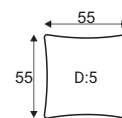

Lazy

Lazy

Comfort

Extra dimensions

Legs

Armrest

Accessories

Footstool
100x80

Footstool
120x80

Deco pillow
D14

Modules

80 part

100 part

120 part

C1 - corner

reserves the right to change construction of products and components used due to improving durability of product and customer satisfaction without any further notice. Upholstered furniture is handmade using soft materials there fore measurements may vary up to +/- 3cm. Slight colour variations may occur between production batches. For technological reasons variations in color shades are acceptable.

Lazy

Standard sets

80FP - seater

100FP - seater

120FP - seater

1S - seater

1,3S - seater

1,6S - seater