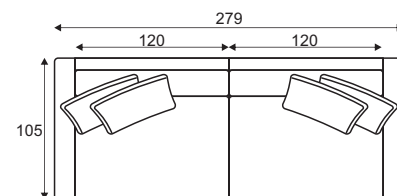

Footstool
120x80

Deco pillow
D14

Modules

80 part

100 part

120 part

C1 - corner

reserves the right to change construction of products and components used due to improving durability of product and customer satisfaction without any further notice. Upholstered furniture is handmade using soft materials there fore measurements may vary up to +/- 3cm. Slight colour variations may occur between production batches. For technological reasons variations in color shades are acceptable.

Lazy

Standard sets

80FP - seater

100FP - seater

120FP - seater

1S - seater

1,3S - seater

1,6S - seater

2,5S - seater

3S - seater

3,5S - seater

Furniture features in symbols

- Seat and back cushions are loose from the frame

- Removable cover for loose cushions
(For maintenance please check fabric information.)