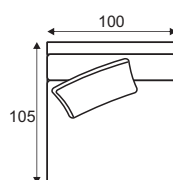

Lazy

Lazy

Comfort

Extra dimensions

Legs

Armrest

Accessories

Footstool
100x80

Footstool
120x80

Deco pillow
D14

Modules

80 part

100 part

120 part

C1 - corner

reserves the right to change construction of products and components used due to improving durability of product and customer satisfaction without any further notice. Upholstered furniture is handmade using soft materials there fore measurements may vary up to +/- 3cm. Slight colour variations may occur between production batches. For technological reasons variations in color shades are acceptable.

Lazy

Standard sets

80FP - seater

100FP - seater

120FP - seater

1S - seater

1,3S - seater

1,6S - seater