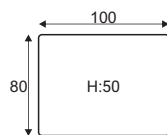

Lazy

Lazy

Comfort

Extra dimensions

Legs

Armrest

Accessories

Footstool
100x80

Footstool
120x80

Deco pillow
D14

Modules

80 part

100 part

120 part

C1 - corner

reserves the right to change construction of products and components used due to improving durability of product and customer satisfaction without any further notice. Upholstered furniture is handmade using soft materials there fore measurements may vary up to +/- 3cm. Slight colour variations may occur between production batches. For technological reasons variations in color shades are acceptable.

Lazy

Standard sets

80FP - seater

100FP - seater

120FP - seater

1S - seater

1,3S - seater

1,6S - seater