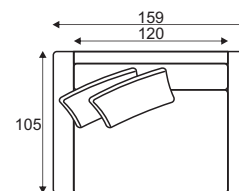

Footstool
120x80

Deco pillow
D14

Modules

80 part

100 part

120 part

C1 - corner

reserves the right to change construction of products and components used due to improving durability of product and customer satisfaction without any further notice. Upholstered furniture is handmade using soft materials there fore measurements may vary up to +/- 3cm. Slight colour variations may occur between production batches. For technological reasons variations in color shades are acceptable.

Lazy

Standard sets

80FP - seater

100FP - seater

120FP - seater

1S - seater

1,3S - seater

1,6S - seater

2,5S - seater

3S - seater

3,5S - seater

Furniture features in symbols

- Seat and back cushions are loose from the frame

- Removable cover for loose cushions
(For maintenance please check fabric information.)