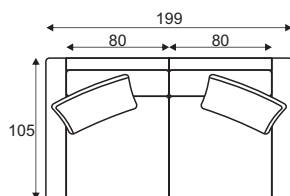

Footstool
120x80

Deco pillow
D14

Modules

80 part

100 part

120 part

C1 - corner

reserves the right to change construction of products and components used due to improving durability of product and customer satisfaction without any further notice. Upholstered furniture is handmade using soft materials there fore measurements may vary up to +/- 3cm. Slight colour variations may occur between production batches. For technological reasons variations in color shades are acceptable.

Lazy

Standard sets

80FP - seater

100FP - seater

120FP - seater

1S - seater

1,3S - seater

1,6S - seater

2,5S - seater

3S - seater

3,5S - seater

Furniture features in symbols

- Seat and back cushions are loose from the frame

- Removable cover for loose cushions
(For maintenance please check fabric information.)