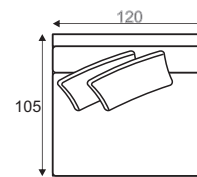

Footstool
120x80

Deco pillow
D14

Modules

80 part

100 part

120 part

C1 - corner

reserves the right to change construction of products and components used due to improving durability of product and customer satisfaction without any further notice. Upholstered furniture is handmade using soft materials there fore measurements may vary up to +/- 3cm. Slight colour variations may occur between production batches. For technological reasons variations in color shades are acceptable.

Lazy

Standard sets

80FP - seater

100FP - seater

120FP - seater

1S - seater

1,3S - seater

1,6S - seater

2,5S - seater

3S - seater

3,5S - seater

Furniture features in symbols

- Seat and back cushions are loose from the frame

- Removable cover for loose cushions
(For maintenance please check fabric information.)