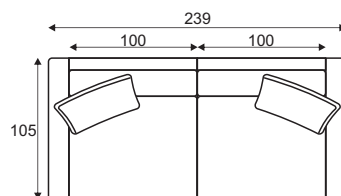

Footstool
120x80

Deco pillow
D14

Modules

80 part

100 part

120 part

C1 - corner

reserves the right to change construction of products and components used due to improving durability of product and customer satisfaction without any further notice. Upholstered furniture is handmade using soft materials there fore measurements may vary up to +/- 3cm. Slight colour variations may occur between production batches. For technological reasons variations in color shades are acceptable.

Lazy

Standard sets

80FP - seater

100FP - seater

120FP - seater

1S - seater

1,3S - seater

1,6S - seater

2,5S - seater

3S - seater

3,5S - seater

Furniture features in symbols

- Seat and back cushions are loose from the frame

- Removable cover for loose cushions
(For maintenance please check fabric information.)