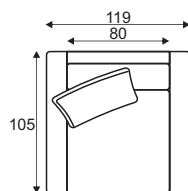

Footstool
120x80

Deco pillow
D14

Modules

80 part

100 part

120 part

C1 - corner

reserves the right to change construction of products and components used due to improving durability of product and customer satisfaction without any further notice. Upholstered furniture is handmade using soft materials there fore measurements may vary up to +/- 3cm. Slight colour variations may occur between production batches. For technological reasons variations in color shades are acceptable.

Lazy

Standard sets

80FP - seater

100FP - seater

120FP - seater

1S - seater

1,3S - seater

1,6S - seater

2,5S - seater

3S - seater

3,5S - seater

Furniture features in symbols

- Seat and back cushions are loose from the frame

- Removable cover for loose cushions
(For maintenance please check fabric information.)