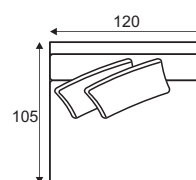

Lazy

Lazy

Comfort

Extra dimensions

Legs

Armrest

Accessories

Footstool
100x80

Footstool
120x80

Deco pillow
D14

Modules

80 part

100 part

120 part

C1 - corner

reserves the right to change construction of products and components used due to improving durability of product and customer satisfaction without any further notice. Upholstered furniture is handmade using soft materials there fore measurements may vary up to +/- 3cm. Slight colour variations may occur between production batches. For technological reasons variations in color shades are acceptable.

Lazy

Standard sets

80FP - seater

100FP - seater

120FP - seater

1S - seater

1,3S - seater

1,6S - seater