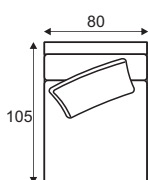

Lazy

Lazy

Comfort

Extra dimensions

Legs

Armrest

Accessories

Footstool
100x80

Footstool
120x80

Deco pillow
D14

Modules

80 part

100 part

120 part

C1 - corner

reserves the right to change construction of products and components used due to improving durability of product and customer satisfaction without any further notice. Upholstered furniture is handmade using soft materials there fore measurements may vary up to +/- 3cm. Slight colour variations may occur between production batches. For technological reasons variations in color shades are acceptable.

Lazy

Standard sets

80FP - seater

100FP - seater

120FP - seater

1S - seater

1,3S - seater

1,6S - seater