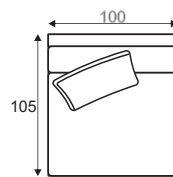

Lazy

Lazy

Comfort

Extra dimensions

Legs

Armrest

Accessories

Footstool
100x80

Footstool
120x80

Deco pillow
D14

Modules

80 part

100 part

120 part

C1 - corner

reserves the right to change construction of products and components used due to improving durability of product and customer satisfaction without any further notice. Upholstered furniture is handmade using soft materials there fore measurements may vary up to +/- 3cm. Slight colour variations may occur between production batches. For technological reasons variations in color shades are acceptable.

Lazy

Standard sets

80FP - seater

100FP - seater

120FP - seater

1S - seater

1,3S - seater

1,6S - seater